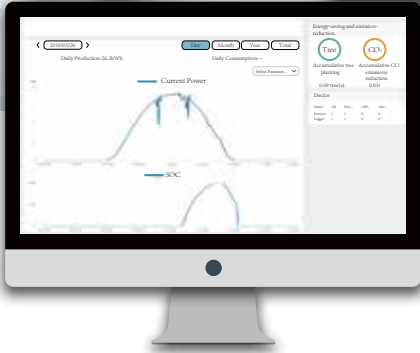

Smart PV Management Platform

Efficiency

- Open station supports one-click installation and registration;
- Problem support one-click dispatch and navigation.

Safe

- Safe operation, traceable logs, etc;
- Support full lifecycle data storage to ensure data security and reliability.