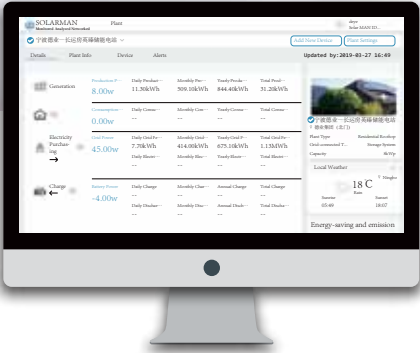

Smart PV Management Platform

Efficiency

- Open station supports one-click installation and registration;
- Problem support one-click dispatch and navigation.

Safe

- Safe operation, traceable logs, etc;
- Support full lifecycle data storage to ensure data security and reliability.